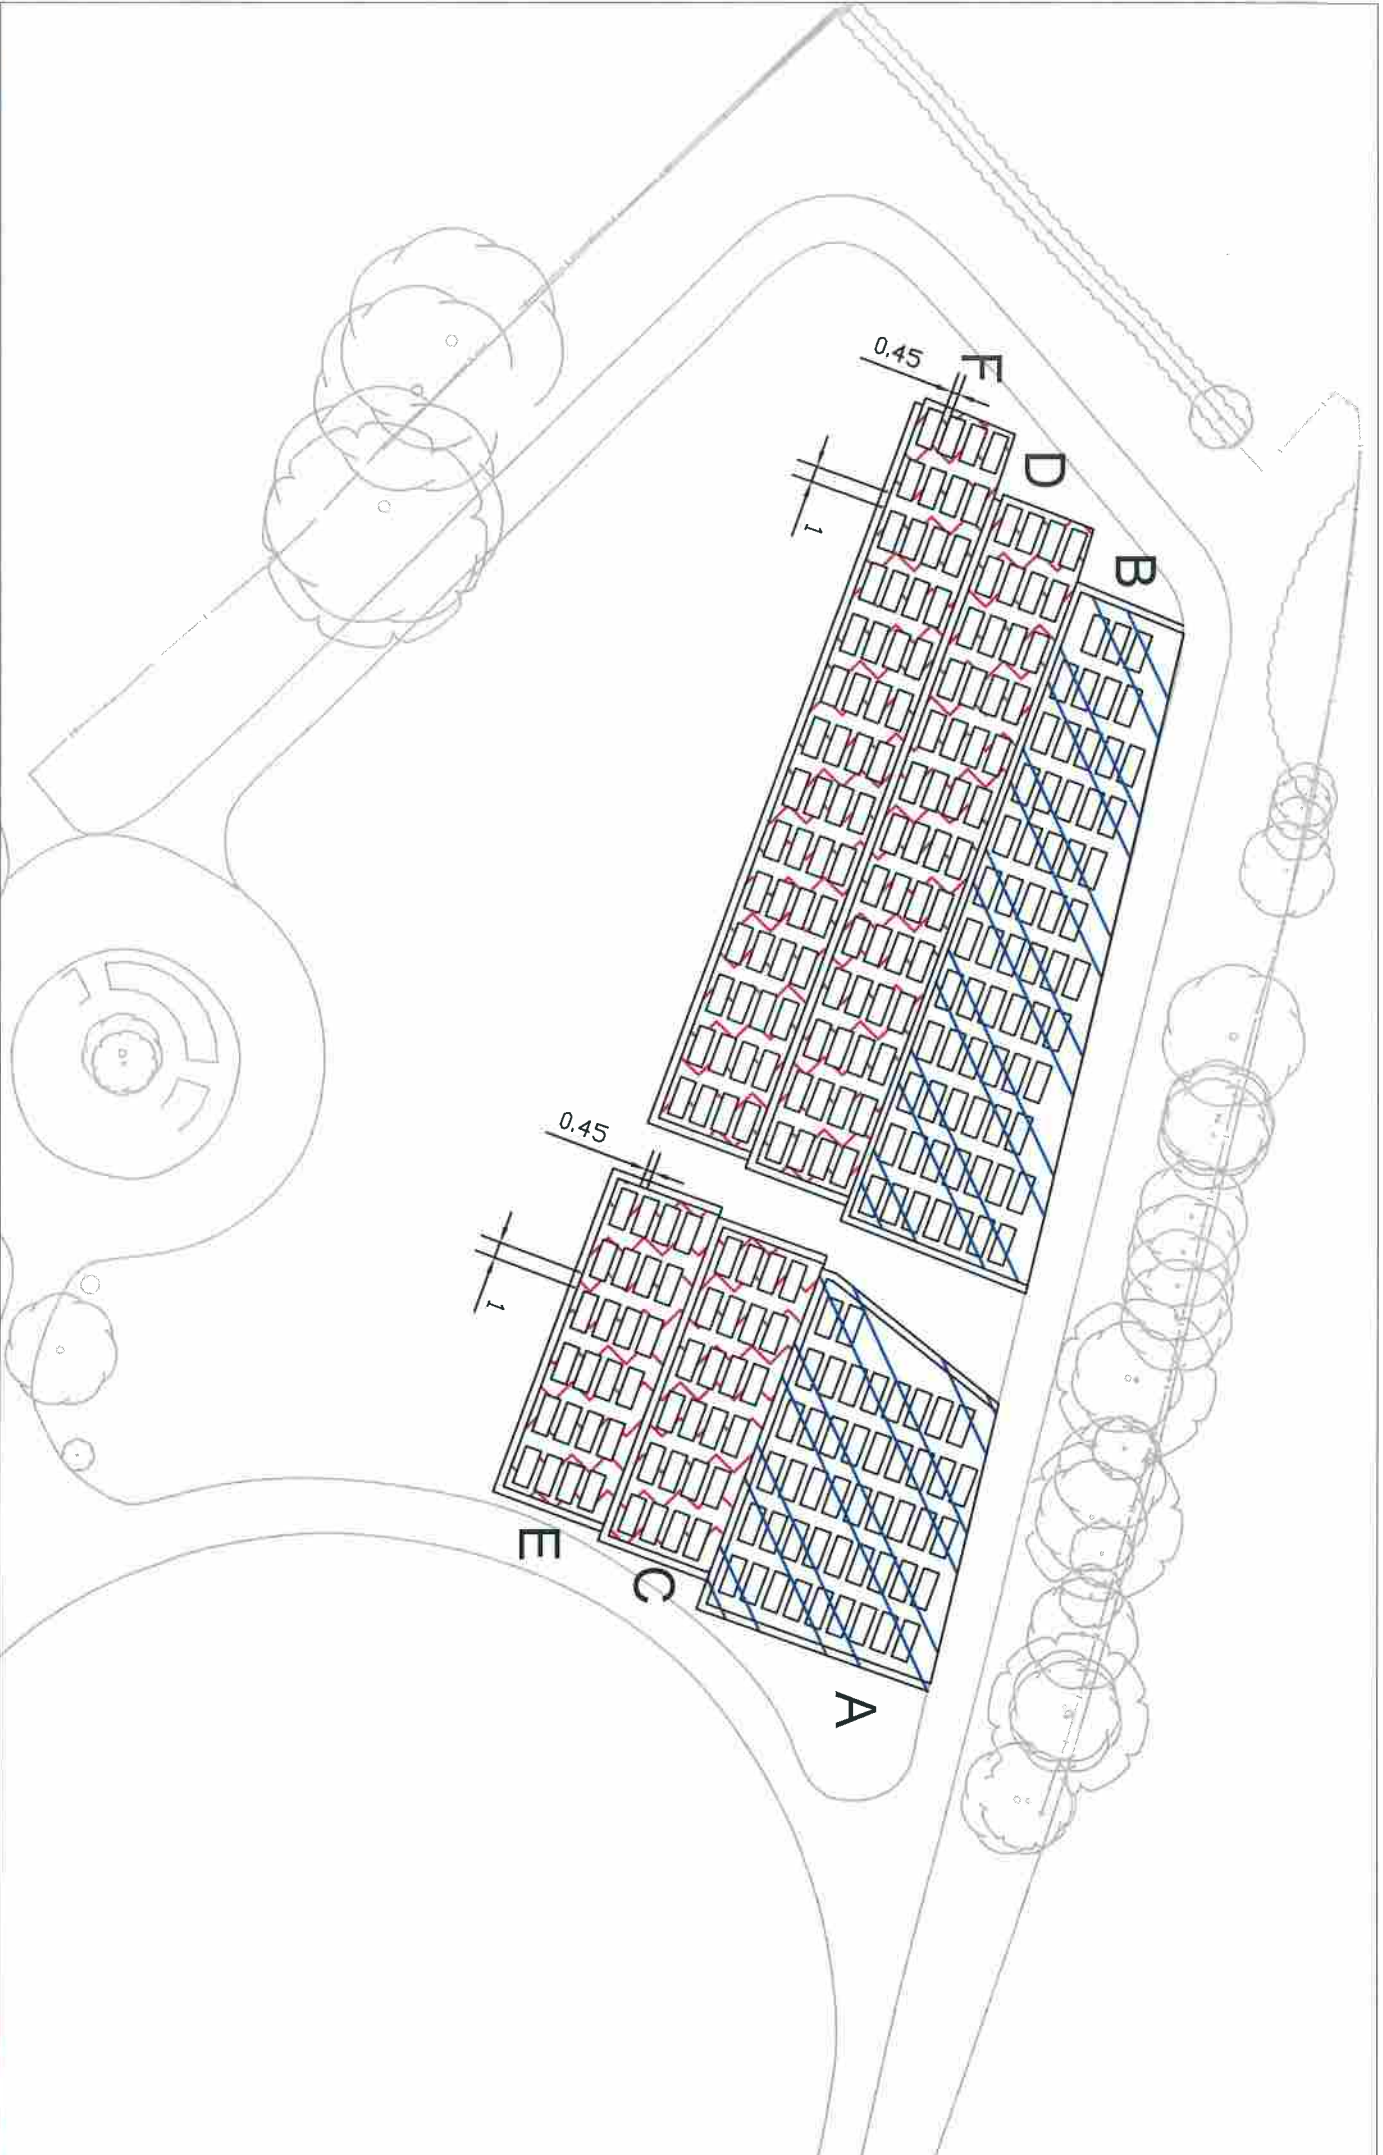

Area currently in use

Future Areas

ALL MEASUREMENTS IN METRES

HIGH WYCOMBE CEMETERY - CHAMBER LAYOUT

REVISIONS
Rev 0 Drawing created 10-08-2016

Scale	NOT TO SCALE
Ref Number	CEMCHAM.LY1
Revision date	10-08-2016
Drawn by	R Marks